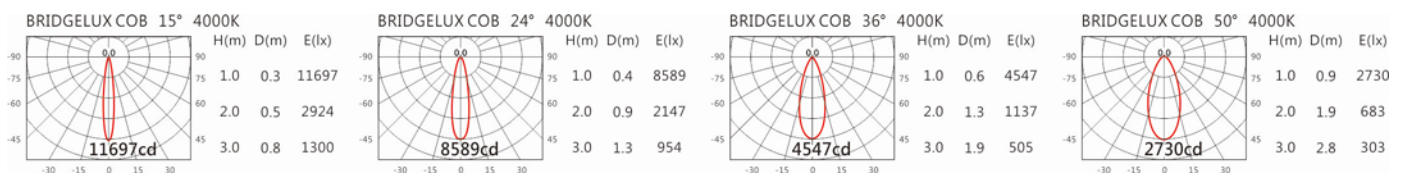

Light Distribution 配光曲线图

1920 lm*2@2700K

2000 lm*2@3000K

2060 lm*2@4000K

2080 lm*2@5000K